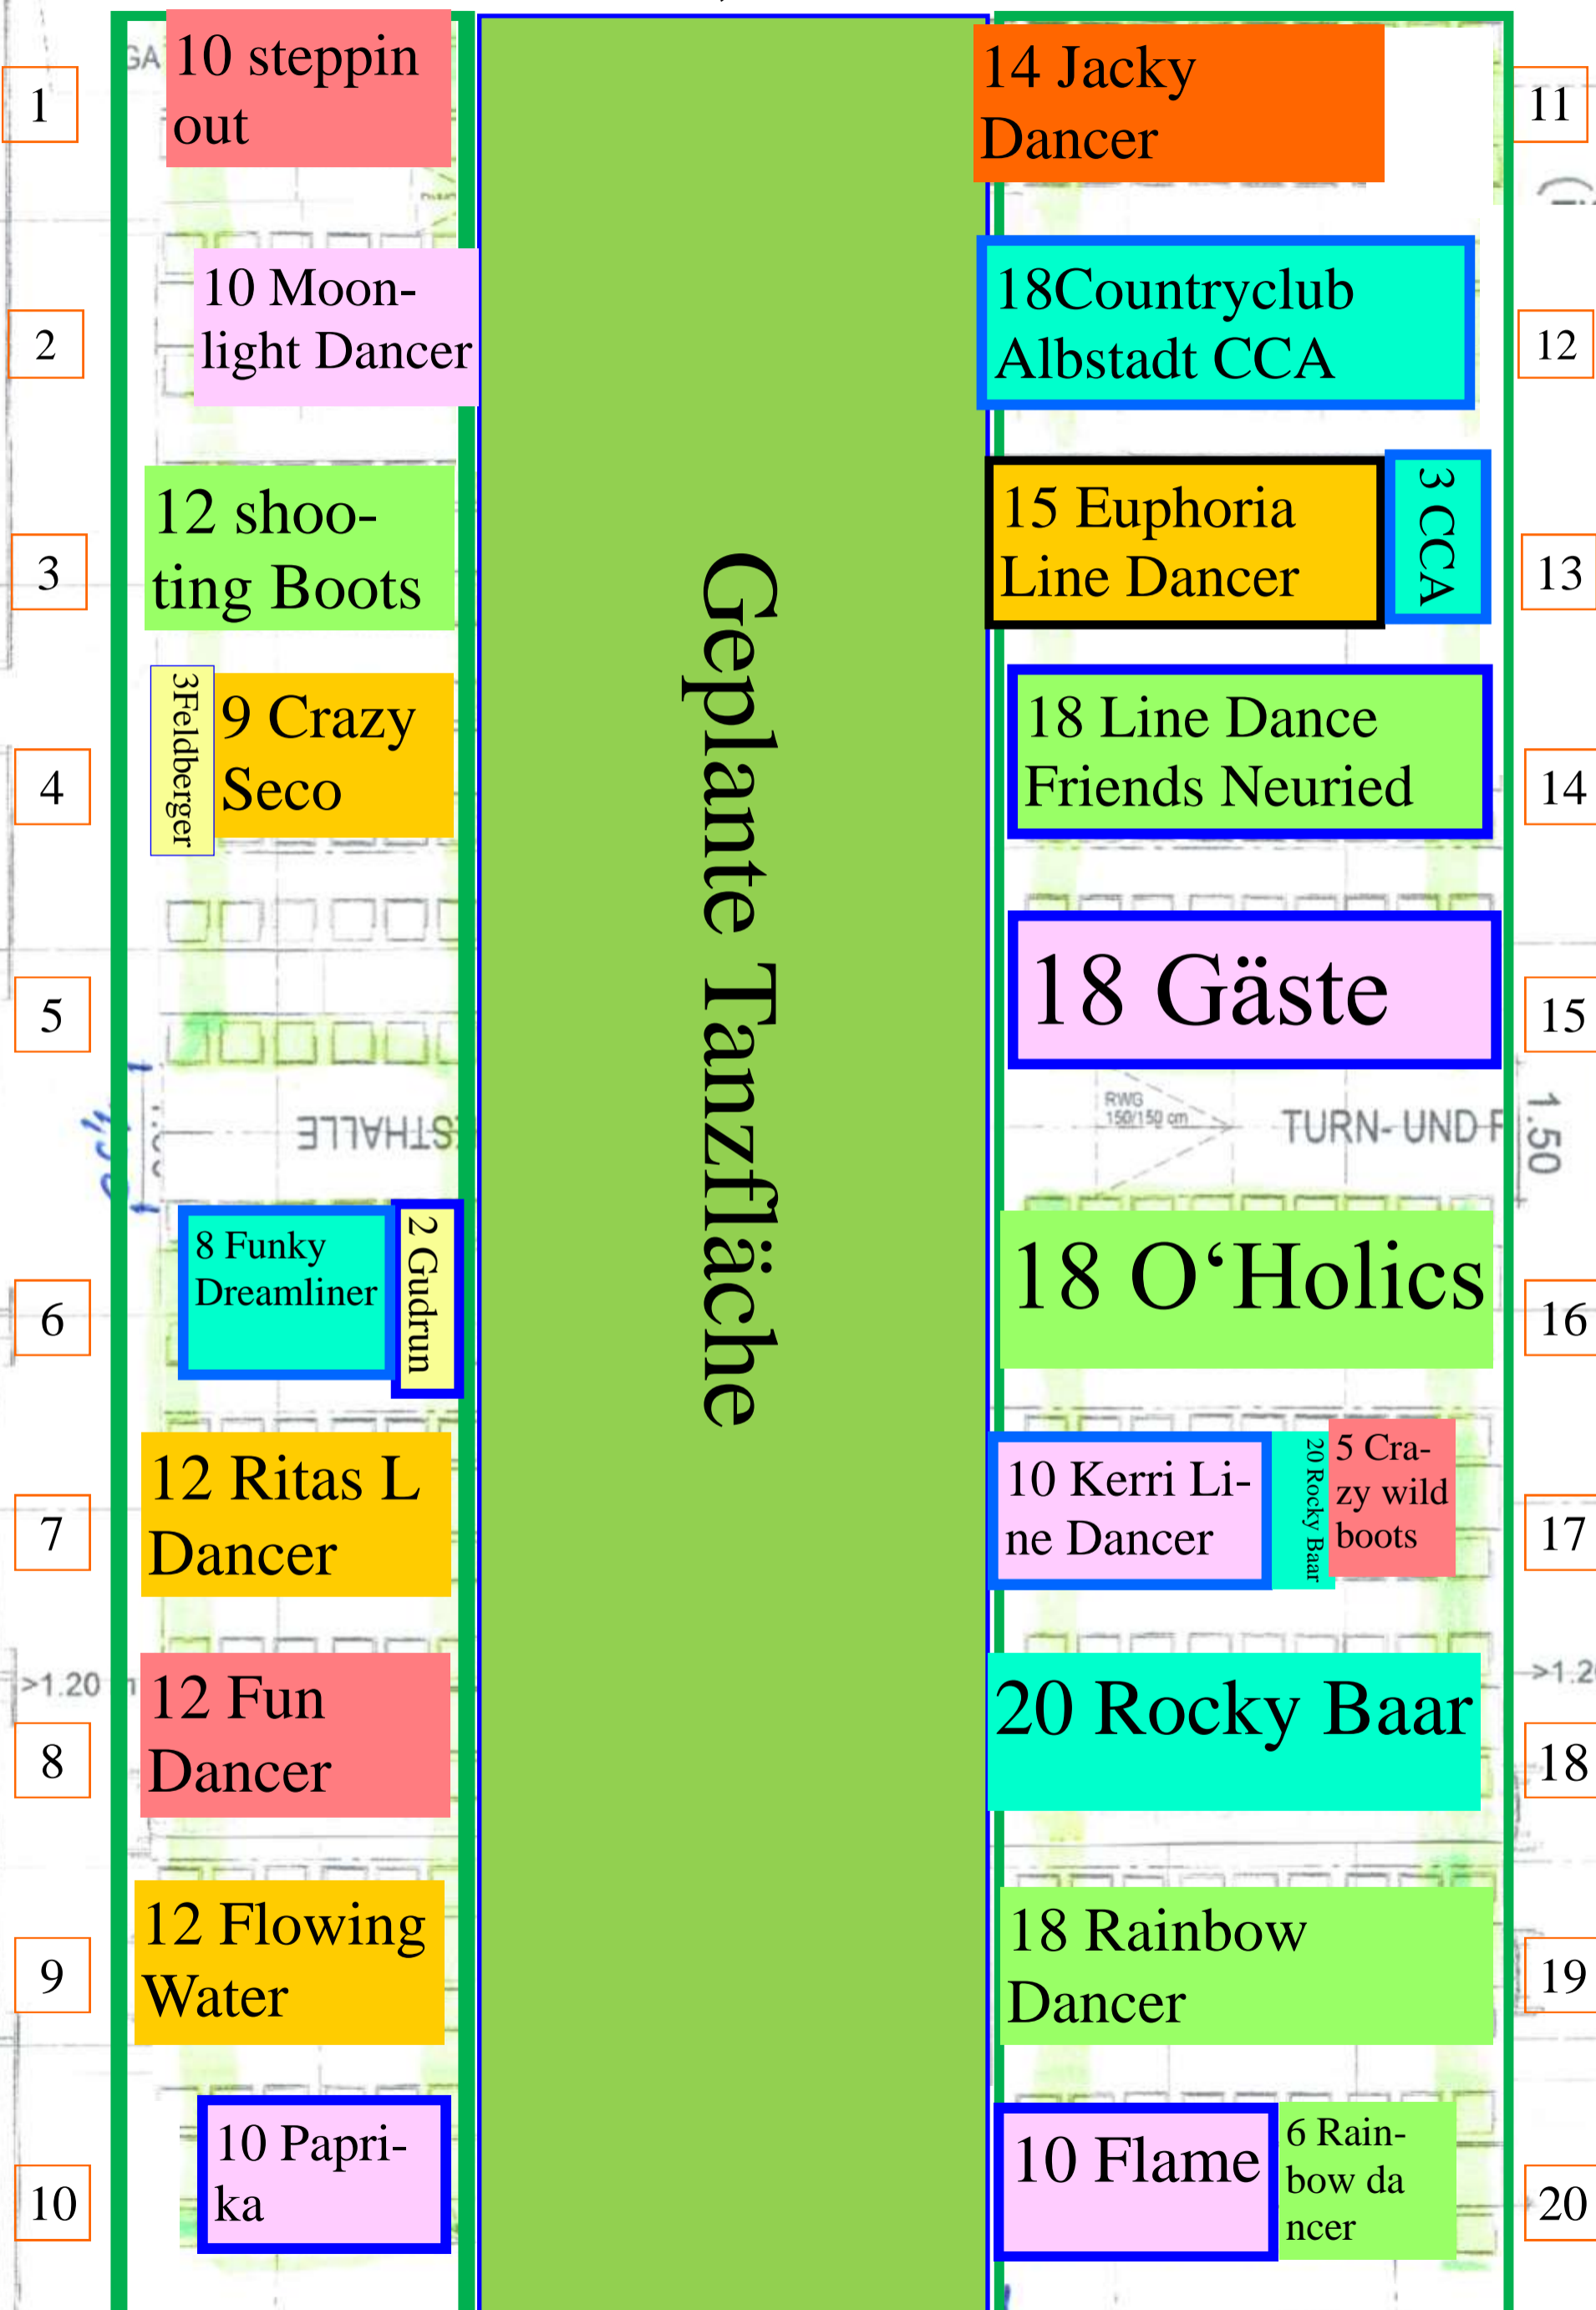

Wandabstände 1,50 Meter umlaufend !

Gepplante Tanzfläche

10 steppin out

10 Moonlight Dancer

12 shooting Boots

9 Crazy Seco

8 Funky Dreamliner

12 Ritas L Dancer

12 Fun Dancer

12 Flowing Water

10 Paprika

14 Jacky Dancer

18 Countryclub Albstadt CCA

15 Euphoria Line Dancer

18 Line Dance Friends Neuried

18 Gäste

18 O'Holics

10 Kerri Line Dancer

20 Rocky Baar

18 Rainbow Dancer

10 Flame

3 CCA

5 Crazy wild boots

6 Rainbow dancer

11

12

13

14

15

16

17

18